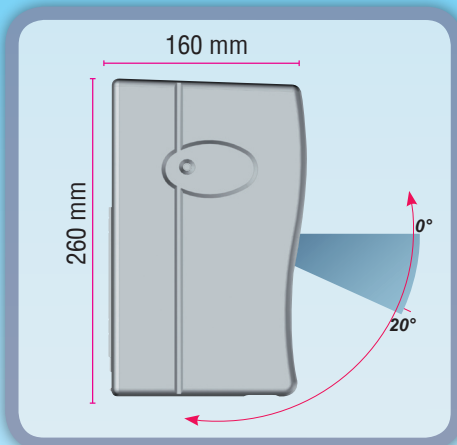

C280

Store-banne coffre TCHANQUET

DIMENSIONS MAXI D'UTILISATION

Longueur : 7,00 m
Projection : 4,00 m

Inclinaison réglable de 0 à 20°
Manœuvre par moteur filaire ou solaire.

Ce store coffre de conception compacte a été optimisé pour une installation et des réglages simplifiés, grâce à son support mural à bascule et son support de bras à molette.

Les supports des bras permettent un réglage d'inclinaison de 0 à 20°. Un réglage de hauteur des bras a été judicieusement incorporé pour leurs ajustements jusqu'à 2°.

Les supports de fixation en aluminium extrudé assurent une installation simple et rapide du store. En 2 opérations : embôitez et vissez.