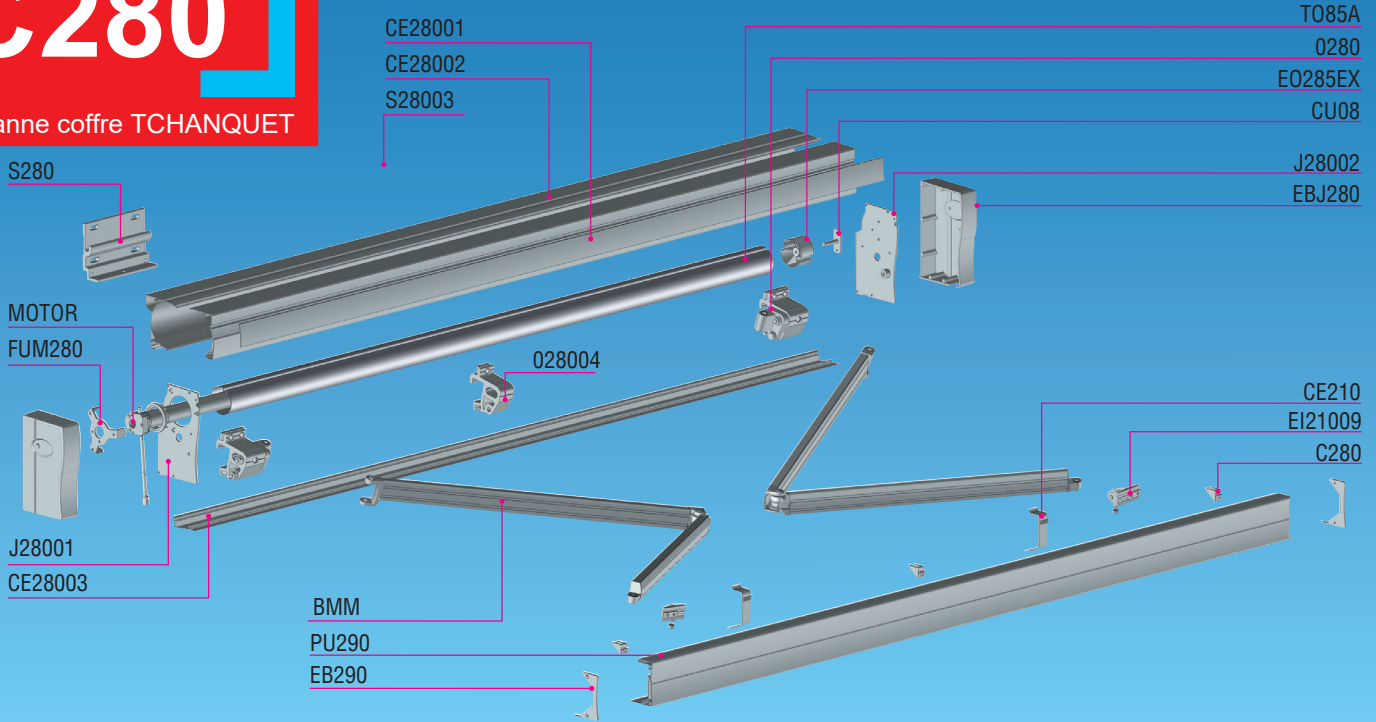

- New square design
- New generation of cassettes up to 4 metre projection
- Arm shoulder with easy and quick pitch adjustment
- Available with solar motorisation up to 6 x 3 metres
- Available with LED lighting under the arms of the cassette
- Available with roll-down valance thanks to the interlocking additional profile

C280

Store-banne coffre TCHANQUET

DIMENSIONS MAXI D'UTILISATION

Longueur : 7,00 m
Projection : 4,00 m

Inclinaison réglable de 0 à 20°
Manœuvre par moteur filaire ou solaire.

Ce store coffre de conception compacte a été optimisé pour une installation et des réglages simplifiés, grâce à son support mural à bascule et son support de bras à molette.

MAXIMUM DIMENSIONS

Width: 7.00 metres
Projection: 4.00 metres

Pitch adjustment from 0 to 20°
Operation by standard or solar motorization.

This cassette has been designed for a simplified assembly and installation thanks to its arm shoulders and wall fixation supports.

The arm shoulders enable a pitch adjustment from 0 to 20°. The position of the arms can also be finely adjusted to 2° thanks to a scroll wheel.

The wall supports enable an easy and quick fixation of the cassette.